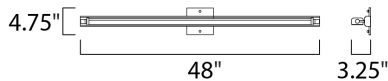

MEASUREMENTS

DIMENSION : 48" W x 4.75" H x 3.25" Ext
 BACK PLATE : 4.63" W x 4.63" H x 2.3" HCO
 HANGING WEIGHT : 5.2 lb

LAMPING

INPUT VOLTAGE : 120V
 LUMENS : 3,600 Rated
 BULB : 1 x 46W LED PCB Integrated , 46W Total
 BULB INCLUDED : (Integrated)
 DIMMABLE : Triac CL
 CRI : 90+ CRI
 COLOR_TEMP : 3000K